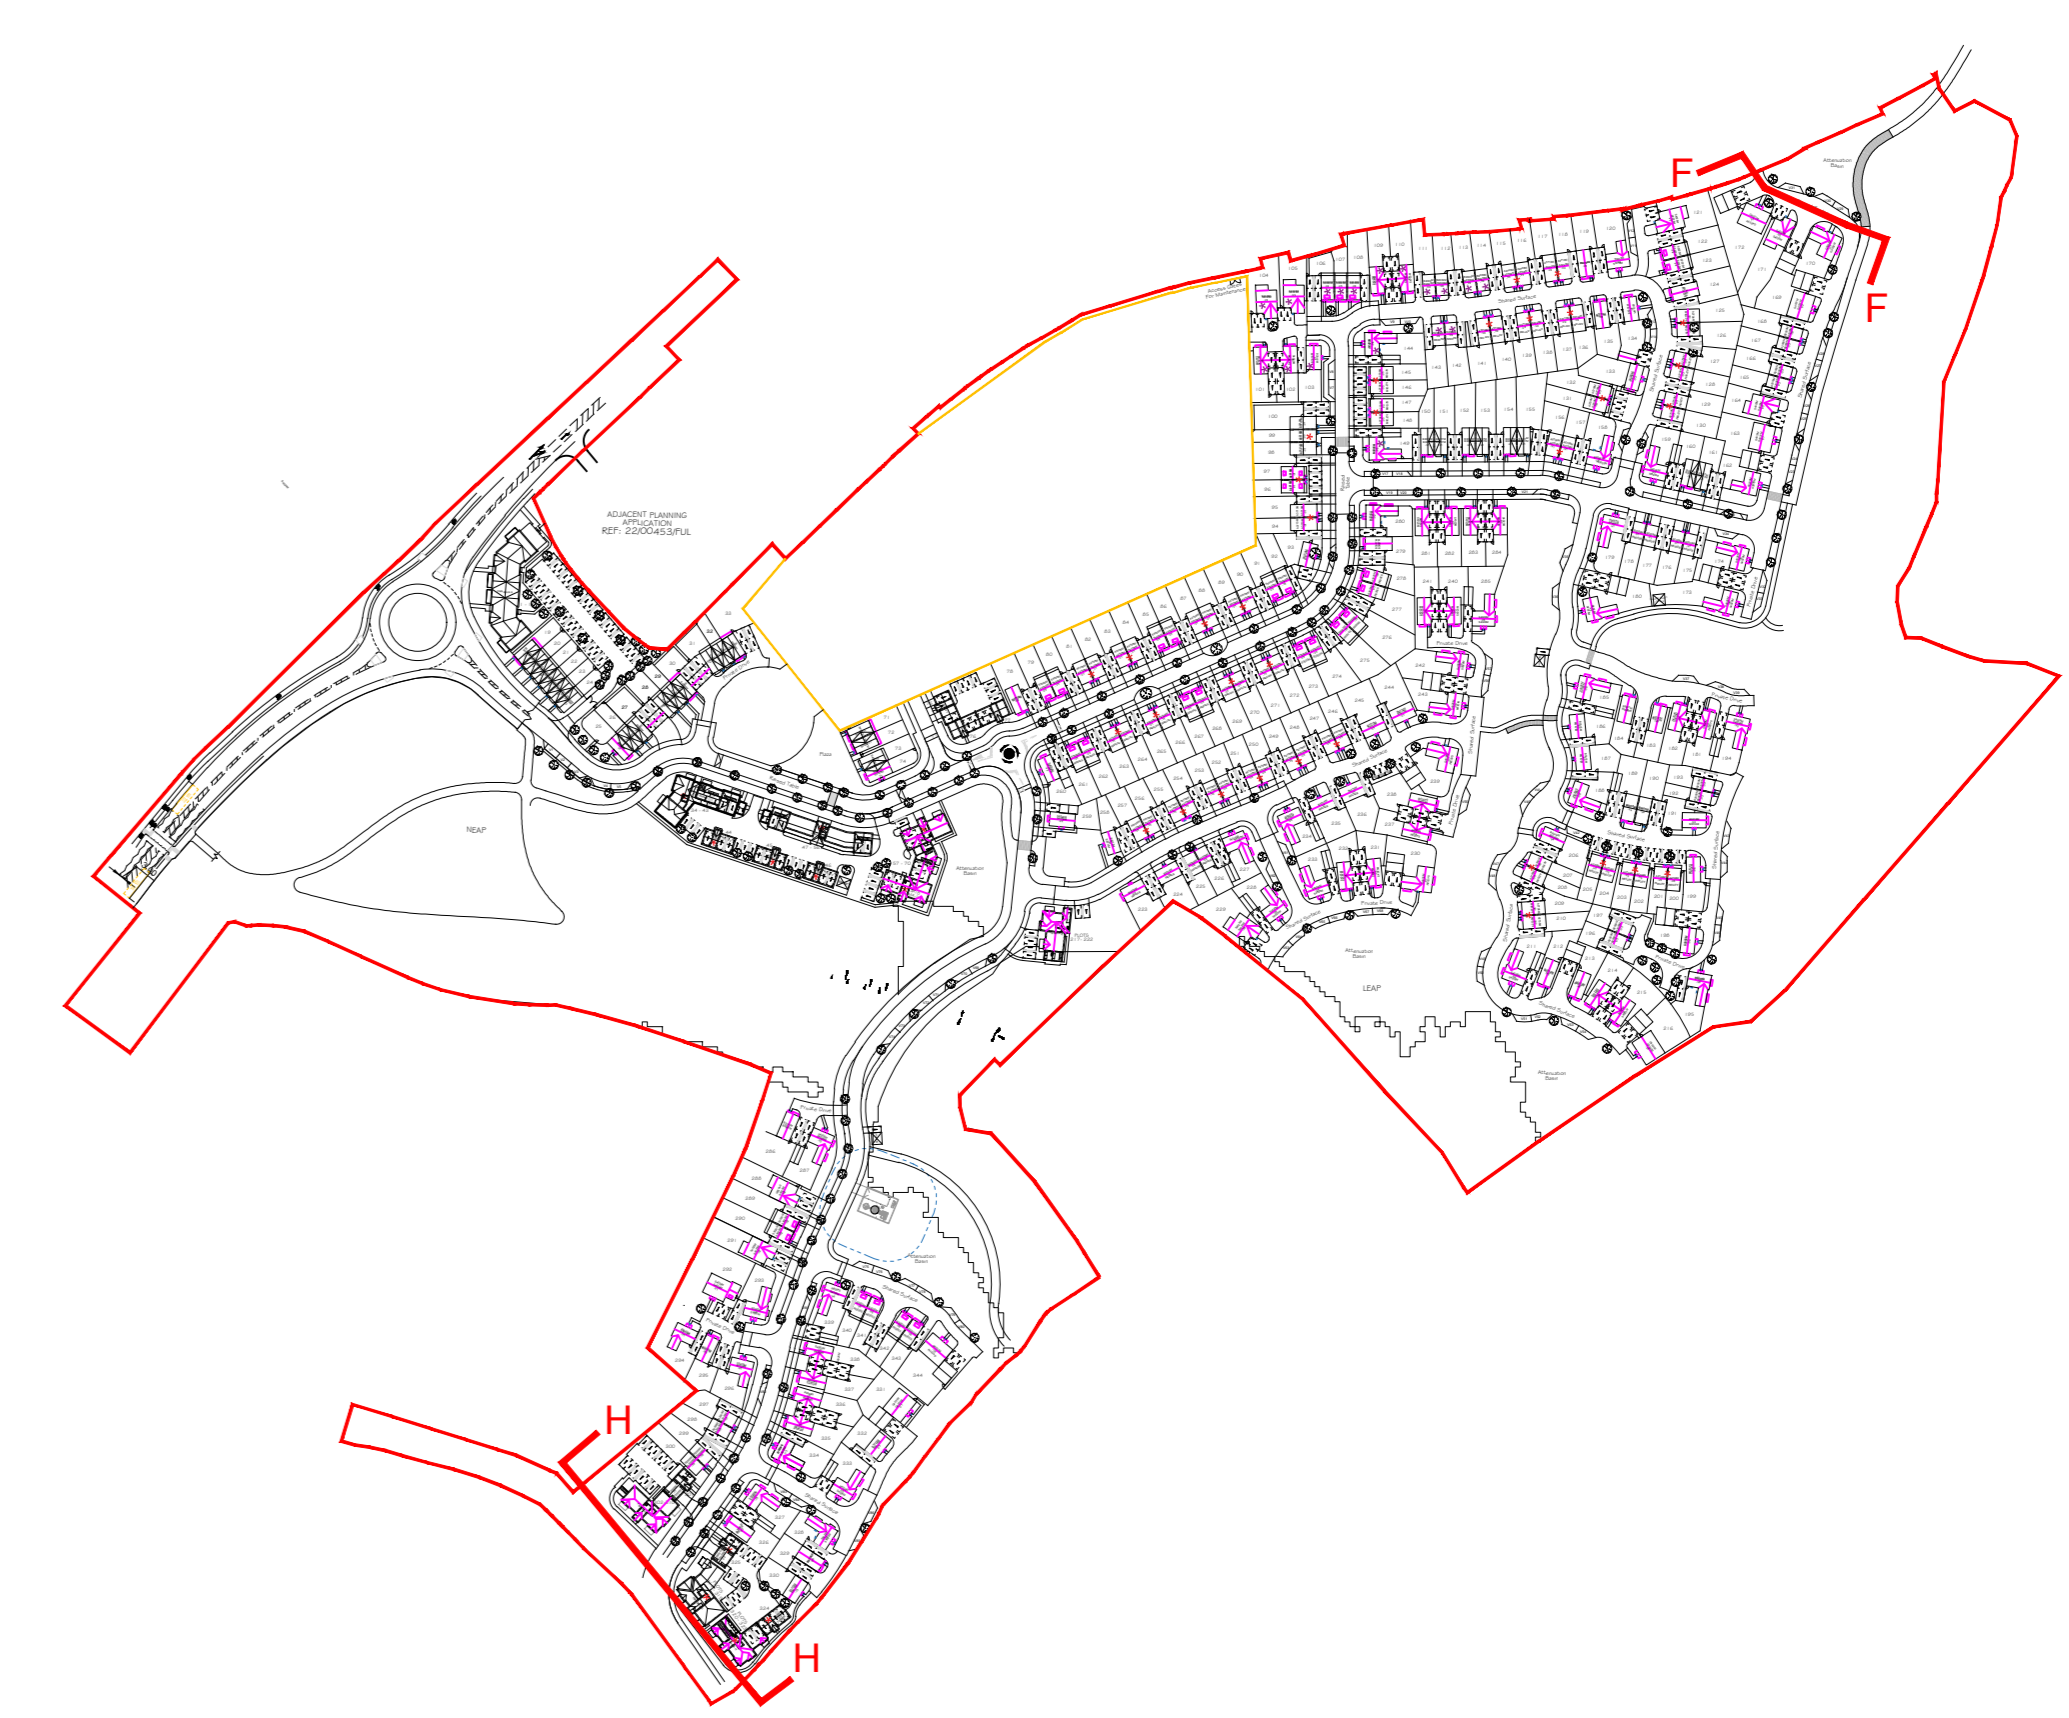

STREET SCENE FF

STREET SCENE HH

KEY PLAN (not to scale)

Rev	Date	Amendment	Initials
A	19-08-24	Block F amended	CH

Project: OFFICERS' MEADOW
 SHENFIELD
 Client: CROUDACE HOMES
 Drawing: STREET SCENE FF & HH

PLANNING